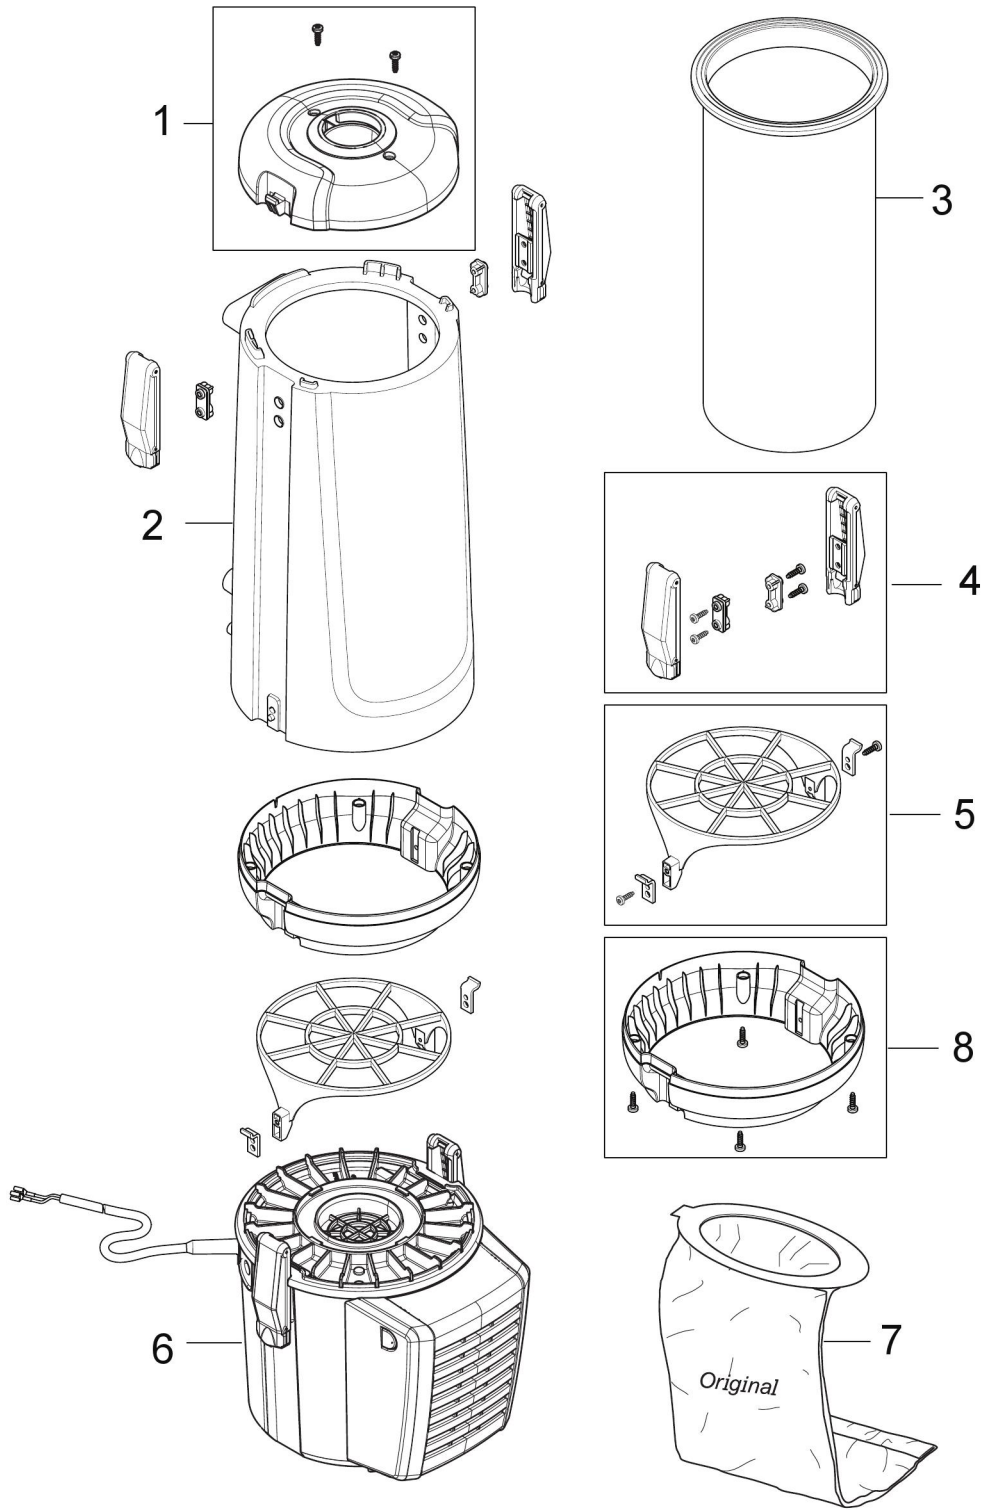

Nilfisk [2017/August]/Vacuum Cleaners/Commercial Vacuum Cleaners/Commercial dry vacs/GD 5/10 Back/
GD 5 Back HEPA ErP 2017/Container parts

Nilfisk [2017/August]/Vacuum Cleaners/Commercial Vacuum Cleaners/Commercial dry vacs/GD 5/10 Back/
GD 5 Back HEPA ErP 2017/Container parts

No.	Part No.	Qty.	Description
1	147 1077 500	1	OUTER LID 5L LIGHT GREY
1	147 1080 500	1	OUTER LID 10 L LIGHT GREY
2	147 1076 500	1	CONTAINER 5L LIGHT GREY
2	147 1079 500	1	CONTAINER 10L LIGHT GREY
3	147 1100 500	1	SACK FILTER
4	147 1101 500	1	LATCH KIT
5	147 1115 500	1	BASKET SACK FILTER
6		1	Motor unit
7	147 1098 500	1	DUST BAG KIT 5L 5-PCS