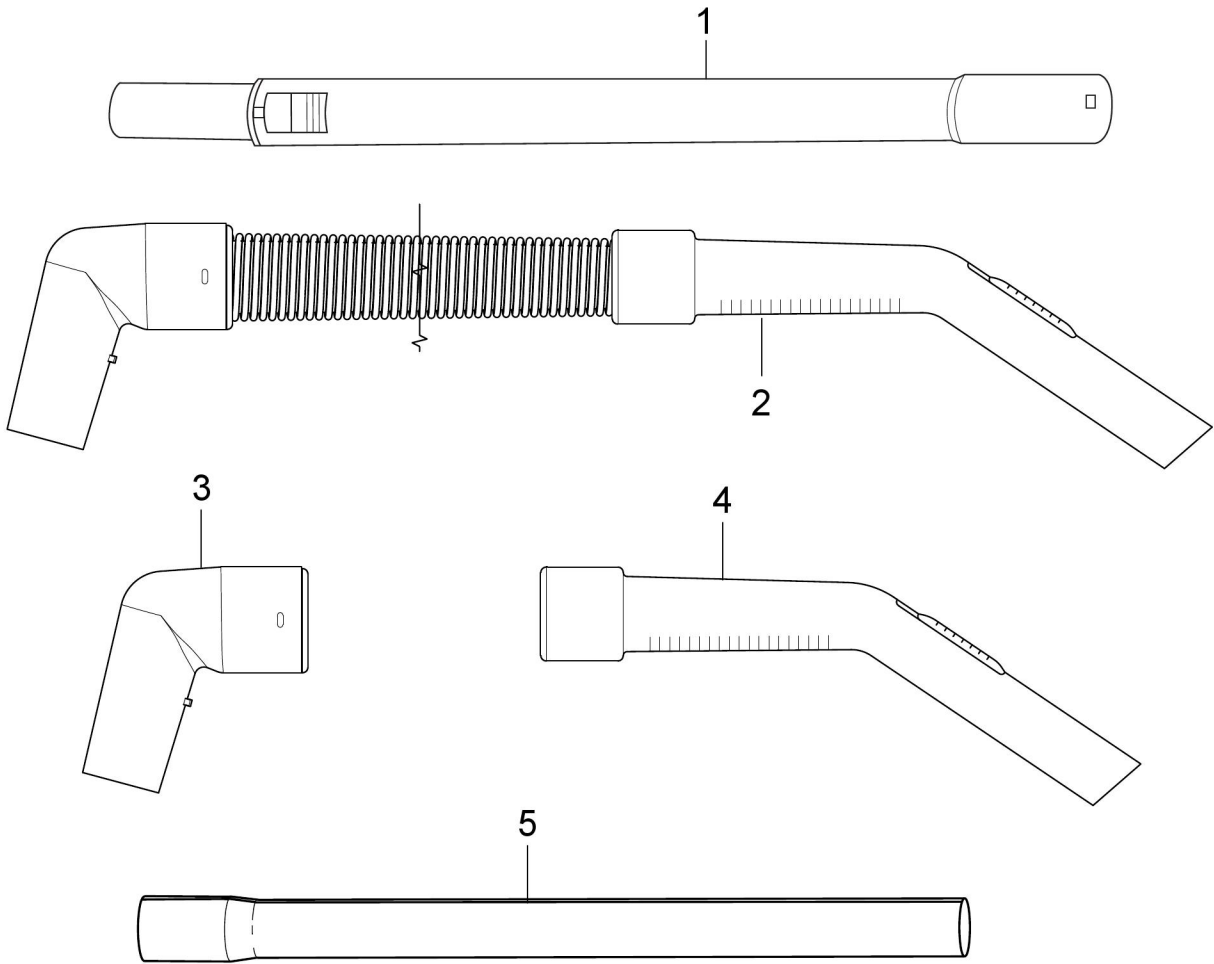

Nifisk [2017/August]/Vacuum Cleaners/Commercial Vacuum Cleaners/Commercial dry vacs/GD 5/10 Back/
GD 5 Back HEPA ErP 2017/Hoses and tubes

Nifisk [2017/August]/Vacuum Cleaners/Commercial Vacuum Cleaners/Commercial dry vacs/GD 5/10 Back/
GD 5 Back HEPA ErP 2017/Hoses and tubes

No.	Part No.	Qty.	Description
1	011 8130 500	1	TELESCOPIC TUBE ALUMINIUM
2	147 1449 500	1	CONDUCTIVE HOSE CONICAL CPL.
3	107418405	1	HOSE COUPLING CPL PLASTIC
4	107402631	1	BENT END PLASTIC TUBE BLACK
5	011 6431 500	1	EXTENSION TUBE ALUMINIUM