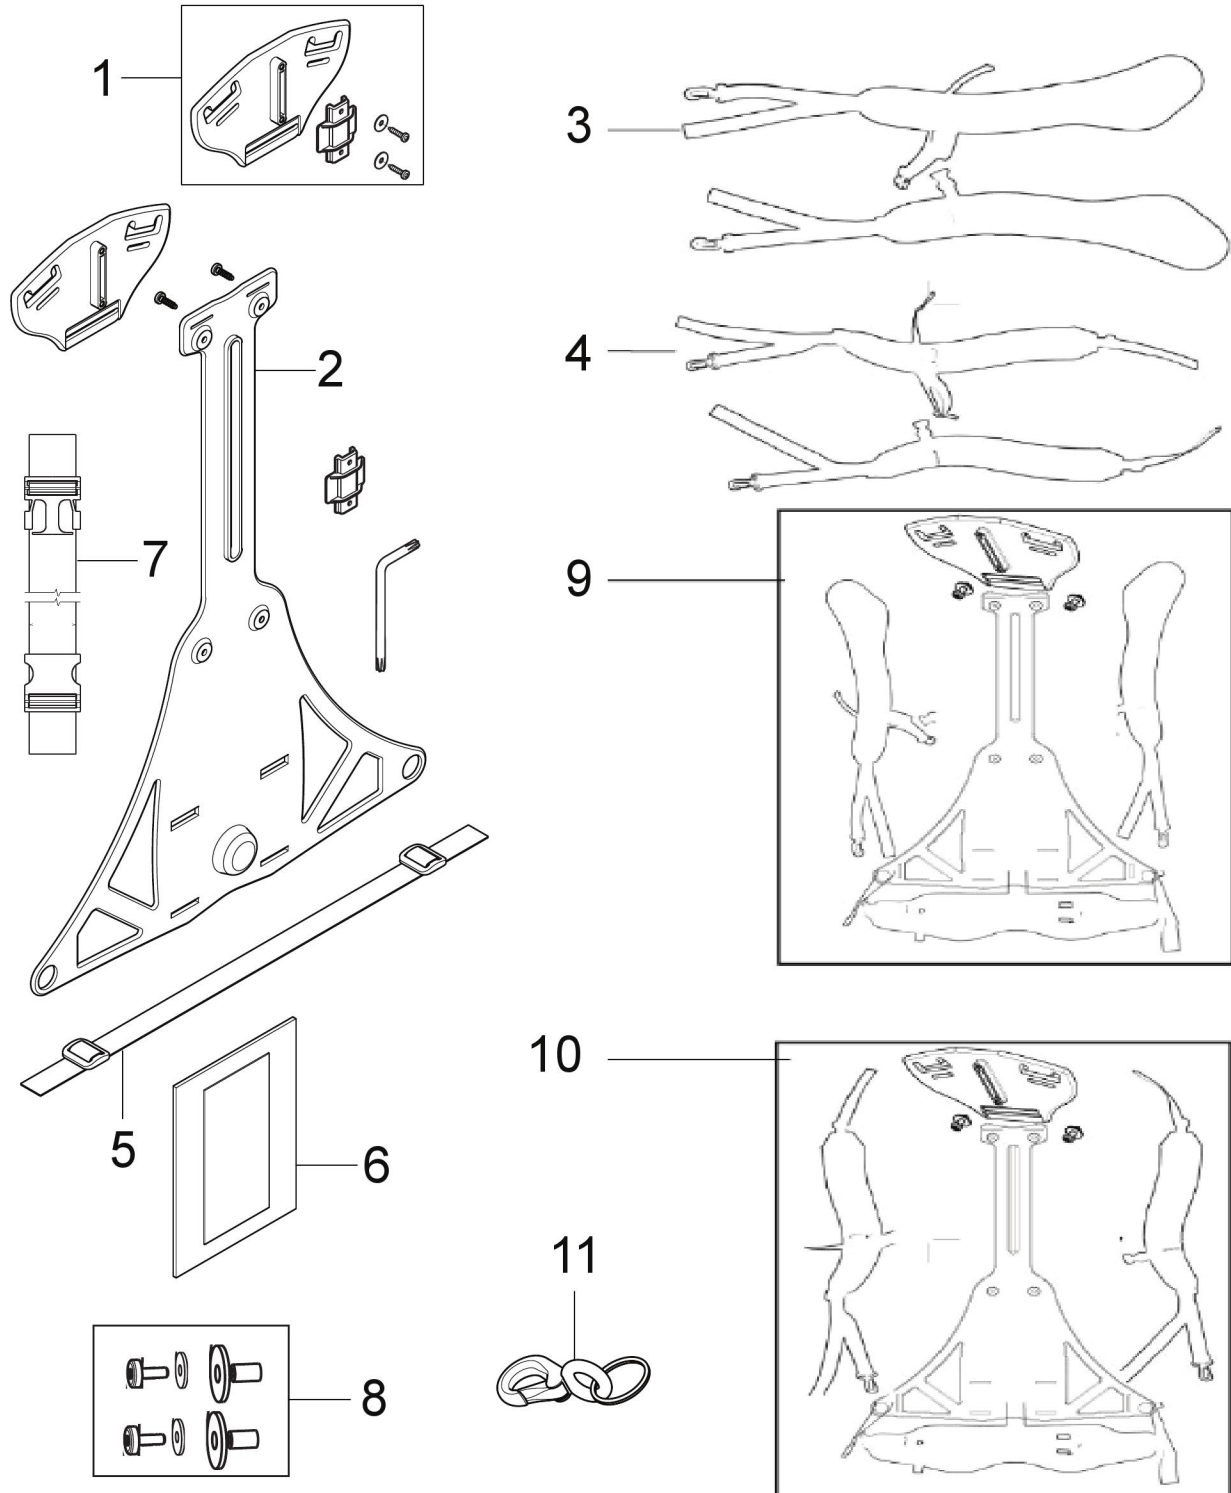

Nifisk [2017/August]/Vacuum Cleaners/Commercial Vacuum Cleaners/Commercial dry vacs/GD 5/10 Back/
GD 5 Back HEPA ErP 2017/Harness

Nifisk [2017/August]/Vacuum Cleaners/Commercial Vacuum Cleaners/Commercial dry vacs/GD 5/10 Back/
GD 5 Back HEPA ErP 2017/Harness

No.	Part No.	Qty.	Description
1	147 1092 500	1	ADJUSTING PLATE
2	147 1091 500	1	HARNESS SUPPORT
3	147 1246 500	1	HARNESS PREMIUM
4	147 1090 500	1	HARNESS STD.
5	147 1247 500	1	LIFTING STRAP
6	147 1248 500	1	PADDING BACK PLATE
7	147 1249 500	1	EXTENTION BELT
8	147 1246 600	1	SCREW KIT
9	147 1246 510	1	HARNESS PREMIUM CPL
10	147 1090 510	1	HARNESS STD.CPL
11	147 1346 500	1	ANTI STRAIN CLIP CPL.