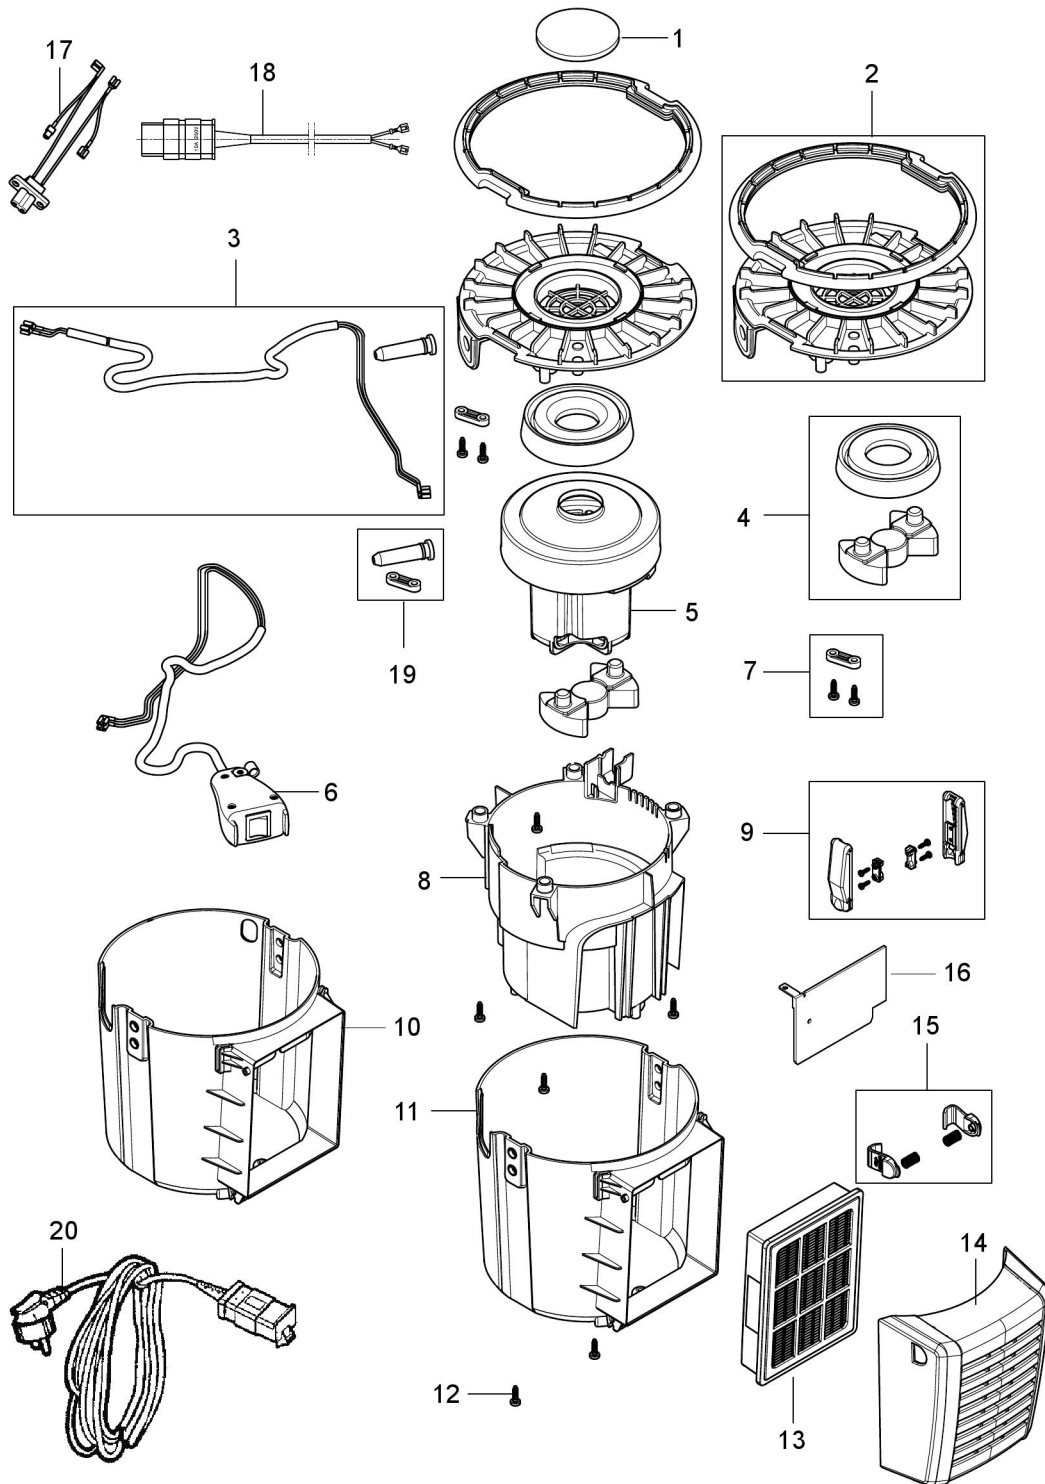

Nilfisk [2017/August]/Vacuum Cleaners/Commercial Vacuum Cleaners/Commercial dry vacs/GD 5/10 Back/
GD 5 Back HEPA ErP 2017/Motor unit

Nilfisk [2017/August]/Vacuum Cleaners/Commercial Vacuum Cleaners/Commercial dry vacs/GD 5/10 Back/
GD 5 Back HEPA ErP 2017/Motor unit

No.	Part No.	Qty.	Description
1	147 1095 500	1	PRE FILTER
2	147 1086 500	1	CHASSIS DARK GREY
3	107418156	1	WIRE SET AND CABLE RUBBER
4	107418404	1	MOTOR SUSPENSION KIT F.36V DC
5	107418650	1	FAN UNIT 220V-240V EU ONLY
6	107402274	1	SWITCH COMPLETE
7	140 6560 500	1	ANTI STRAIN CLIP
8	147 1088 500	1	MOTOR COVER
9	147 1101 500	1	LATCH KIT
10	107418651	1	COVER OUTER DARK GREY EU ONLY
11	107418652	1	COVER OUTER DARK GREY EXT.
12	140 9214 040	16	SCREW PTK TORX 40X14 MM FZB
13	147 1250 600	1	HEPA FILTER
14	107418653	1	LID FOR EXHAUST FILTER EU ONLY
15	107418654	1	LOCKING KNOTS FOR LID KIT
16	107402275	1	CIRQUIT BOARD 220-240V
17	140 8497 530	1	CONNECTOR
18	140 8057 500	1	CORD WITH MALE PLUG
19	140 7035 500	1	PROTECTION SLEEVE KIT
20	22156201	1	EXTENSION CORD EU KIT
20	22156202	1	CORD CPL.UK KIT